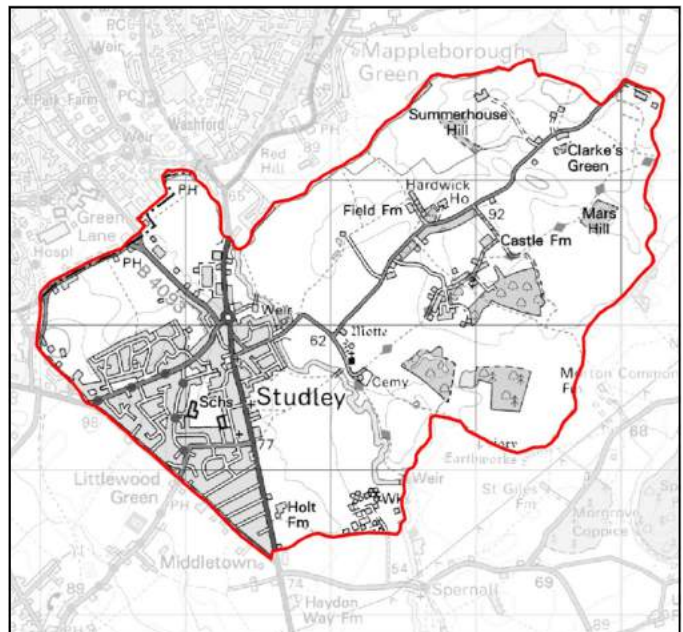

A link to the online version and additional copies can be downloaded from www.studleyparishcouncil.org.uk

For more information contact:

Studley Parish Clerk on 01527 853204 or clerk@studleyparishcouncil.org.uk